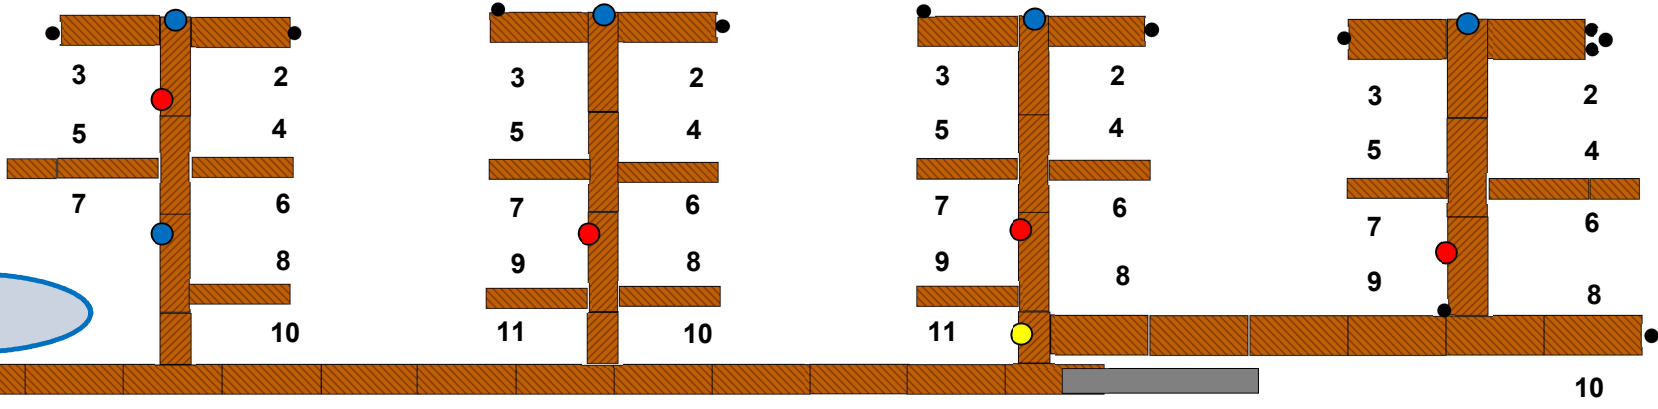

Lock Wall One Marina

"D" Dock
1

"C" Dock
1

"B" Dock
1

"A" Dock
1

Current
←

Courtesy

Launch Ramp /
Courtesy Dock

- Single 50 Amp Pedestal
- Double 30 Amp Pedestal
- Single 30 Amp Pedestal

- Docks
- Gangways